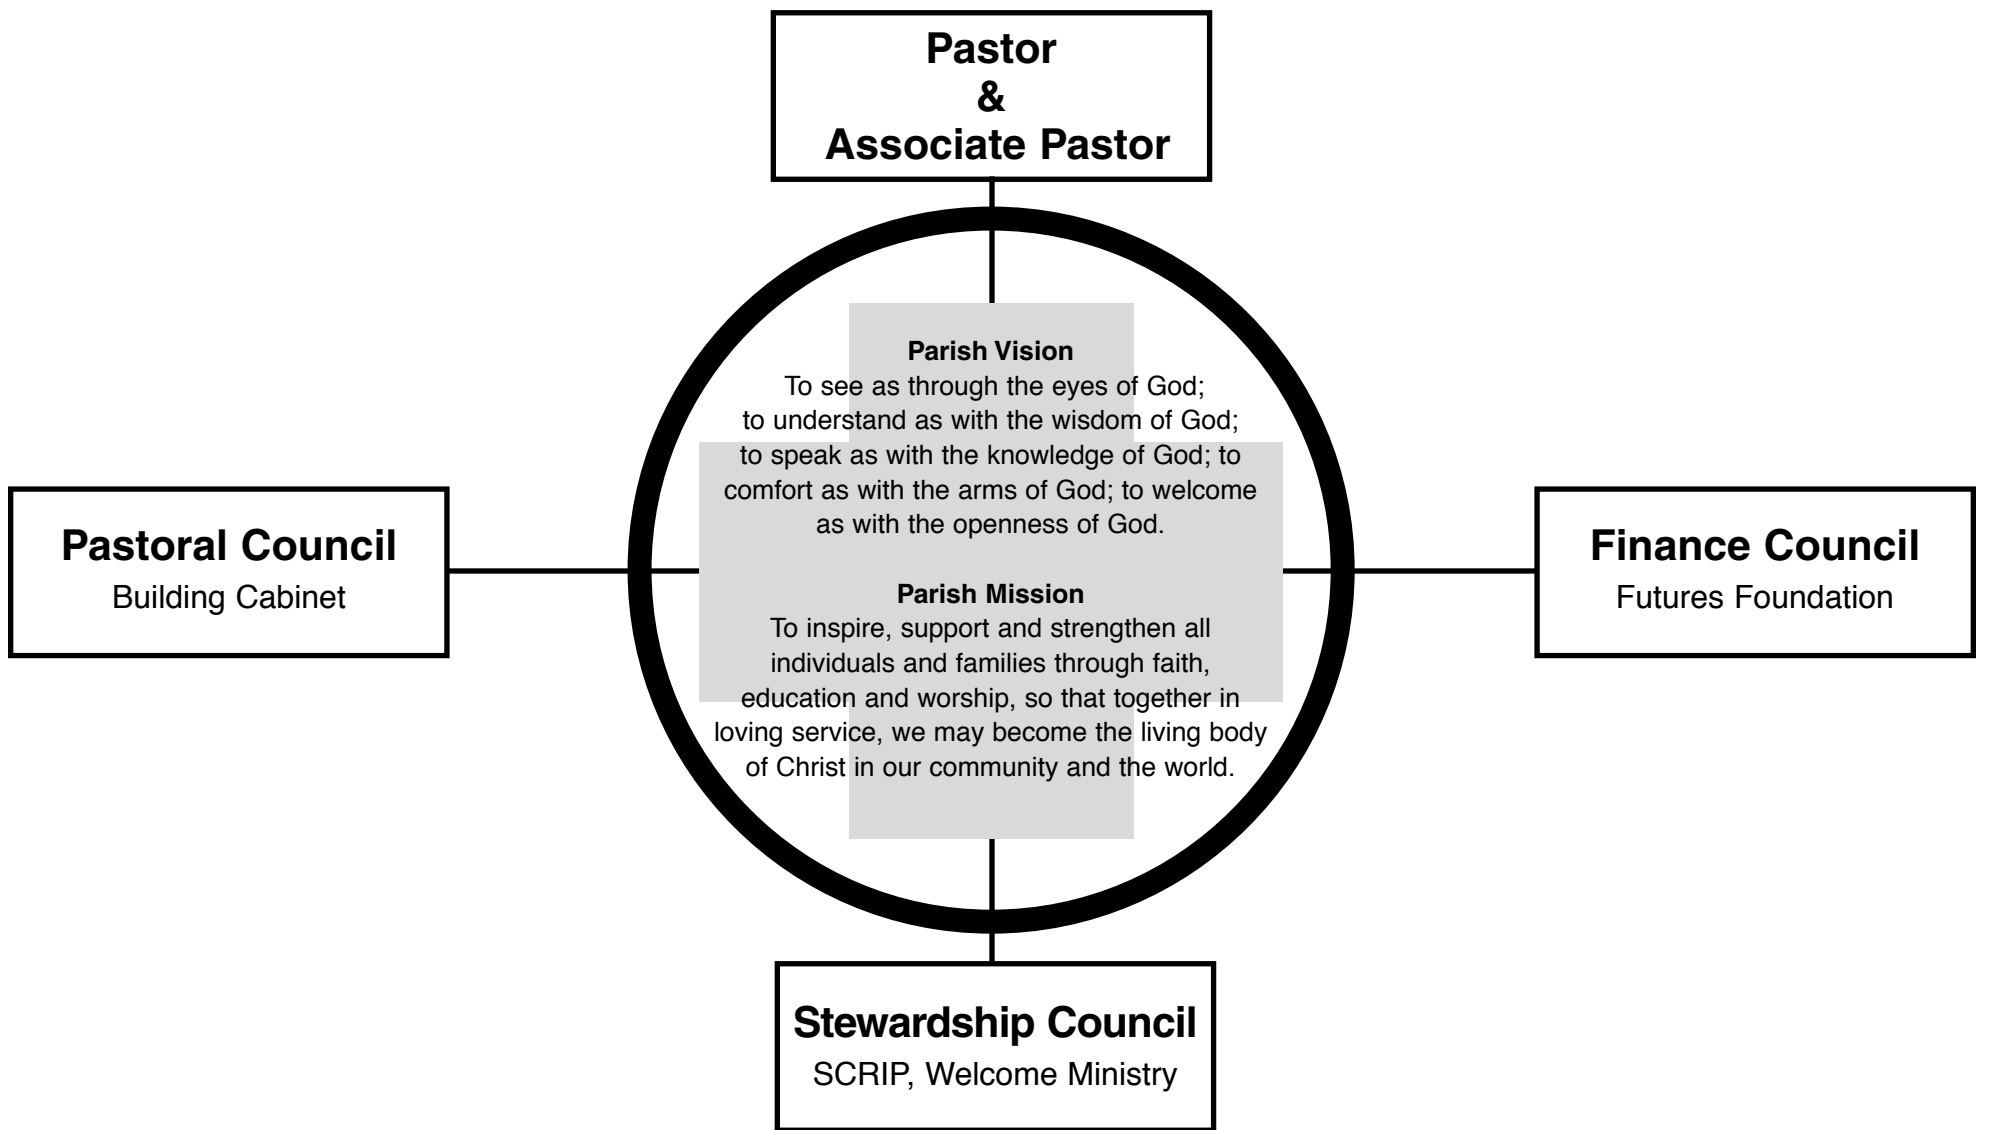

Holy Family Parish Ministry Chart 2005-2006

Parish Life Ministry

LEADERSHIP GROUPS:

Parish Life Committee

MINISTRIES/PROGRAMS:

Blood Drive
Coffee and Rolls
Funeral Lunches
Ladies Advent by Candlelight
Lenten Seder Meal
Parish Socials
Soup Suppers
Summer Picnic
Christmas Pageant